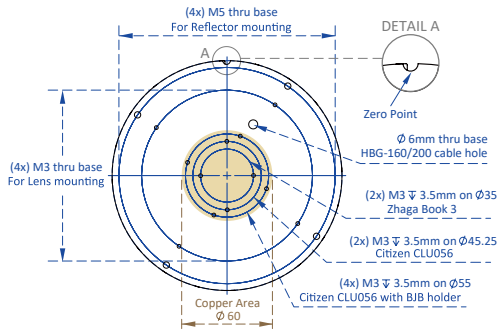

ø152 x H200 (mm)
 Rth 0.34 °C/W
 Power Pd 150 W

MORE PRODUCT DETAILS

CoolBay® Giga Advanced High Bay LED Cooler ø152mm

Drawings & Dimensions

Unit: mm

CoolBay® Giga-A

Bottom - LED & optics side

Top - Driver side

Bottom - LED & optics side

Top - Driver side

CoolBay® Giga-B