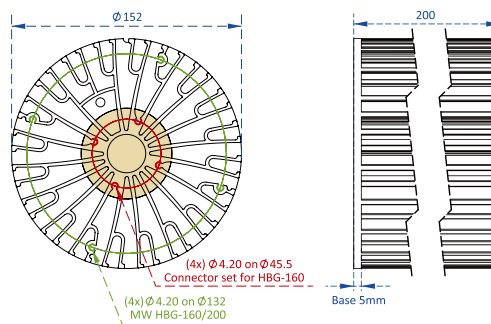

ø152 x H200 (mm)
 Rth 0.34 °C/W
 Power Pd 150 W

MORE PRODUCT DETAILS

CoolBay® Giga Advanced High Bay LED Cooler ø152mm

Drawings & Dimensions

Unit: mm

CoolBay® Giga-A

Bottom - LED & optics side

Top - Driver side

Bottom - LED & optics side

Top - Driver side

CoolBay® Giga-B