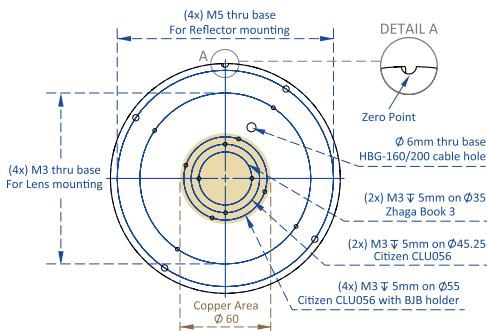

ø152 x H200 (mm)
 Rth 0.34 °C/W
 Power Pd 150 W

MORE PRODUCT DETAILS

CoolBay® Giga Advanced High Bay LED Cooler ø152mm

Drawings & Dimensions

Unit: mm

CoolBay® Giga-A

Bottom - LED & optics side

Top - Driver side

Bottom - LED & optics side

Top - Driver side

CoolBay® Giga-B