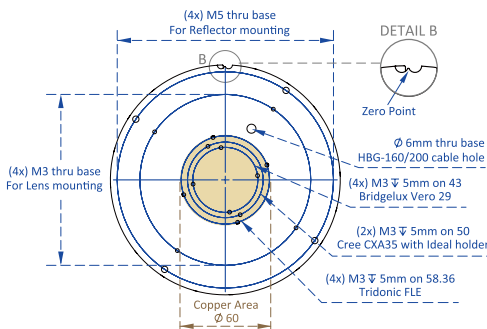

ø152 x H200 (mm)
 Rth 0.34 °C/W
 Power Pd 150 W

MORE PRODUCT DETAILS

CoolBay® Giga Advanced High Bay LED Cooler ø152mm

Drawings & Dimensions

Unit: mm

CoolBay® Giga-A

Bottom - LED & optics side

Top - Driver side

Bottom - LED & optics side

Top - Driver side

CoolBay® Giga-B