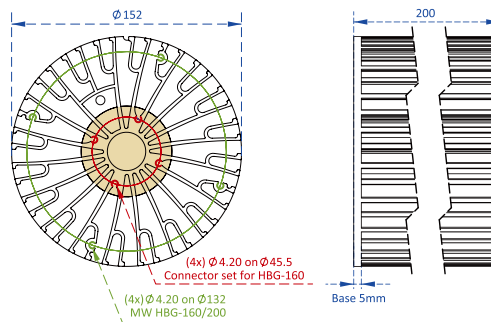

ø152 x H200 (mm)
 Rth 0.34 °C/W
 Power Pd 150 W

MORE PRODUCT DETAILS

CoolBay® Giga Advanced High Bay LED Cooler ø152mm

Drawings & Dimensions

Unit: mm

CoolBay® Giga-A

Bottom - LED & optics side

Top - Driver side

Bottom - LED & optics side

Top - Driver side

CoolBay® Giga-B