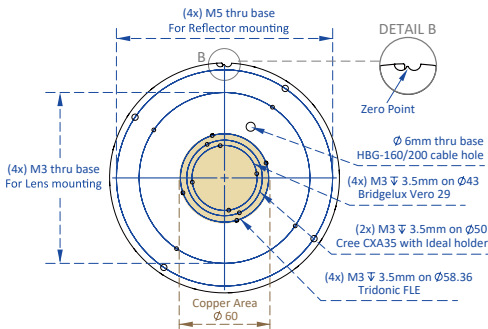

ø152 x H200 (mm)
 Rth 0.34 °C/W
 Power Pd 150 W

MORE PRODUCT DETAILS

CoolBay® Giga Advanced High Bay LED Cooler ø152mm

Drawings & Dimensions

Unit: mm

CoolBay® Giga-A

Bottom - LED & optics side

Top - Driver side

Bottom - LED & optics side

Top - Driver side

CoolBay® Giga-B