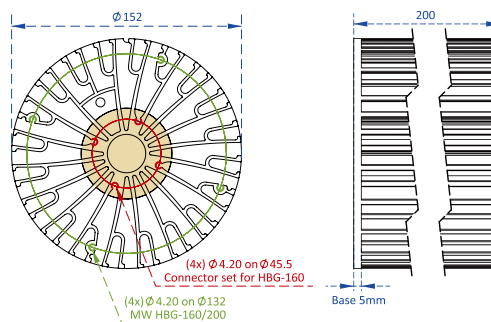

ø152 x H200 (mm)
 Rth 0.34 °C/W
 Power Pd 150 W

MORE PRODUCT DETAILS

CoolBay® Giga Advanced High Bay LED Cooler ø152mm

Drawings & Dimensions

Unit: mm

CoolBay® Giga-A

Bottom - LED & optics side

Top - Driver side

Bottom - LED & optics side

Top - Driver side

CoolBay® Giga-B