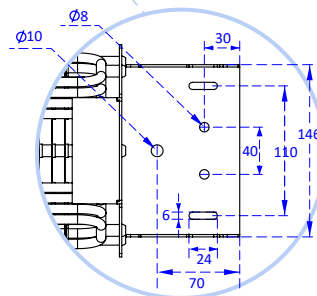

W200 - L575 - H417 (mm)
Rth 0.1 °C/W - Power Pd 500W
MORE PRODUCT DETAILS

CoolCube® Giga - High Power heat pipe LED Cooler with stack fins

Drawings & Dimensions

CoolCube® Giga

Top view

Bottom view

Side view