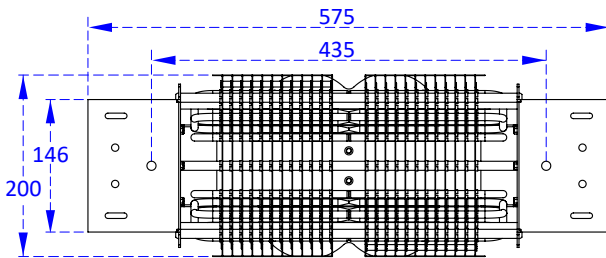

W200 - L575 - H417 (mm)
Rth 0.1 °C/W - Power Pd 500W
MORE PRODUCT DETAILS

CoolCube® Giga - High Power heat pipe LED Cooler with stack fins

Drawings & Dimensions

CoolCube® Giga

Top view

Bottom view

Side view