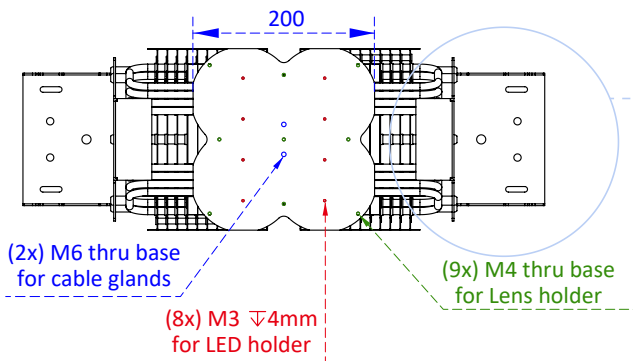

W200 - L575 - H417 (mm)
Rth 0.1 °C/W - Power Pd 500W
MORE PRODUCT DETAILS

CoolCube® Giga - High Power heat pipe LED Cooler with stack fins

Drawings & Dimensions

CoolCube® Giga

Top view

Bottom view

Side view