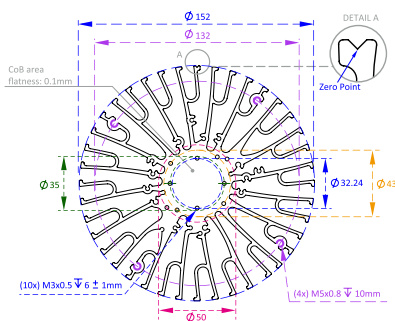

ø152 x H100 / 150 (mm)
 Rth 0.52 - 0.46 °C/W
 Power Pd 95 - 110 W

MORE PRODUCT DETAILS

ModuLED Giga-HBG High Bay LED Cooler ø152mm with driver connection system

Drawings & Dimensions

Unit: mm

Example: ModuLED Giga 152100-HBG

Bottom - LED & optics side

Top - Driver side

Example: ModuLED Giga 152150-HBG

Bottom - LED & optics side

Top - Driver side