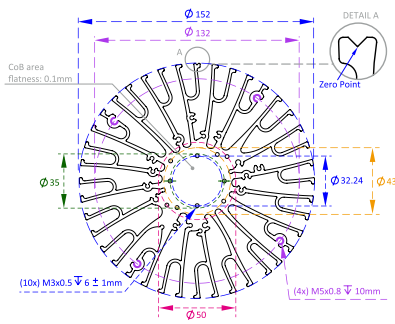

ø152 x H100 / 150 (mm)
 Rth 0.52 - 0.46 °C/W
 Power Pd 95 - 110 W

MORE PRODUCT DETAILS

ModuLED Giga-HBG High Bay LED Cooler ø152mm with driver connection system

Drawings & Dimensions

Unit: mm

Example: ModuLED Giga 152100-HBG

Bottom - LED & optics side

Top - Driver side

Example: ModuLED Giga 152150-HBG

Bottom - LED & optics side

Top - Driver side