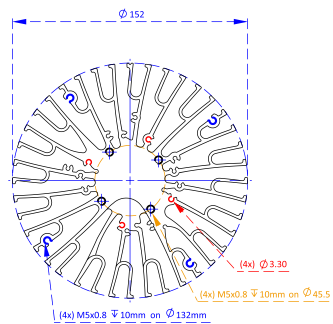

ø152 x H100 / 150 (mm)
 Rth 0.52 - 0.46 °C/W
 Power Pd 95 - 110 W

MORE PRODUCT DETAILS

ModuLED Giga-HBG High Bay LED Cooler ø152mm with driver connection system

Drawings & Dimensions

Unit: mm

Example: ModuLED Giga 152100-HBG

Bottom - LED & optics side

Top - Driver side

Example: ModuLED Giga 152150-HBG

Bottom - LED & optics side

Top - Driver side