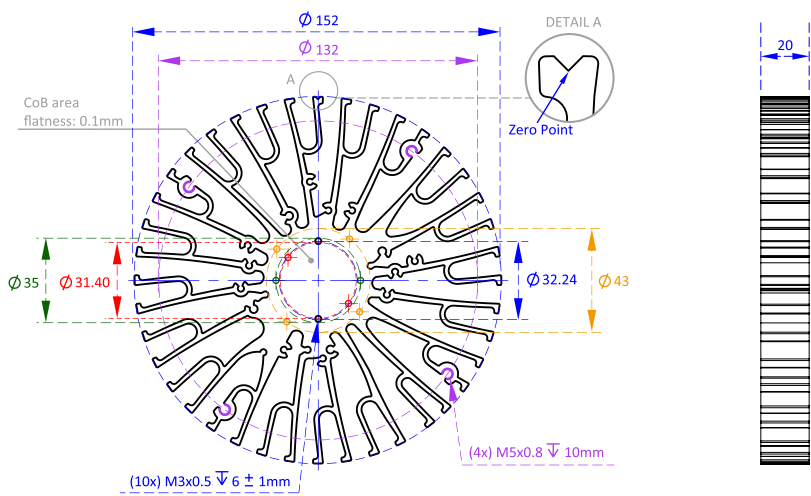

ø152 x H20 / 50 (mm)
 Rth 1.13 - 0.7 °C/W
 Power Pd 44 - 71 W

MORE PRODUCT DETAILS

ModuLED Giga Modular Passive Star LED Cooler ø152mm

Drawings & Dimensions

Unit: mm

Example: ModuLED Giga 15220

Example: ModuLED Giga 15250